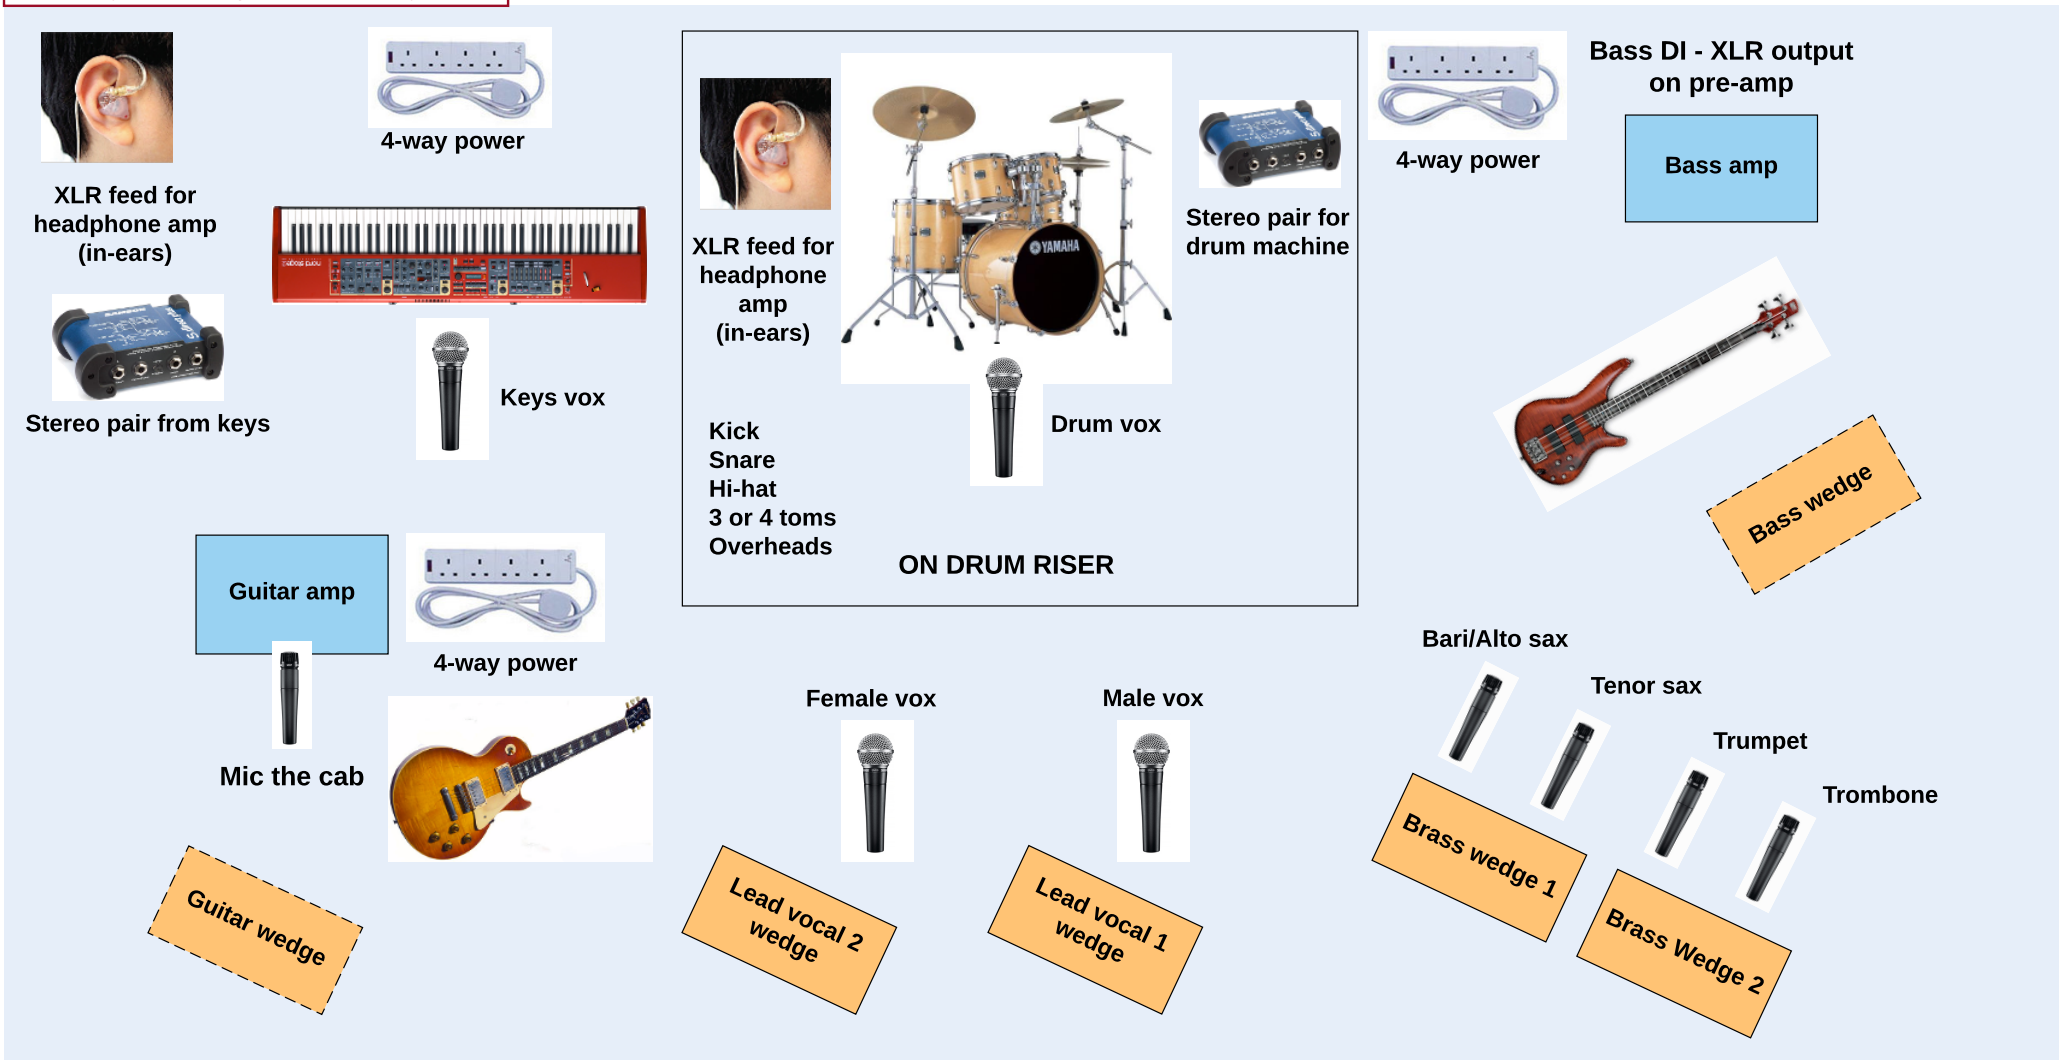

**NOTE:** This spec is only an indication of the line up of the band - please contact the band prior to the event so they can confirm the configuration required on the night

## PAYBACK STAGE AND PA REQUIREMENTS: TEN PIECE BAND

**Stage Dimensions: Ideal 5.4m wide x 3.6m deep (18ft x 12ft or more)**

### Monitor Requirements:

**Vocals monitors:** Lots of Vocals, Some Keys and Guitar

**Brass monitors:** Lots of Brass, Some Keys and Guitar and a bit of vocals

**Keyboard in-ears:** Lots of keys, Some guitar, bass, and a bit of vocals and horns

**Drum in-ears:** Lots of drums, some bass, some vocals and a bit of everything else

**Bass monitor** (if available): Some keys, some guitar and a bit of kick drum